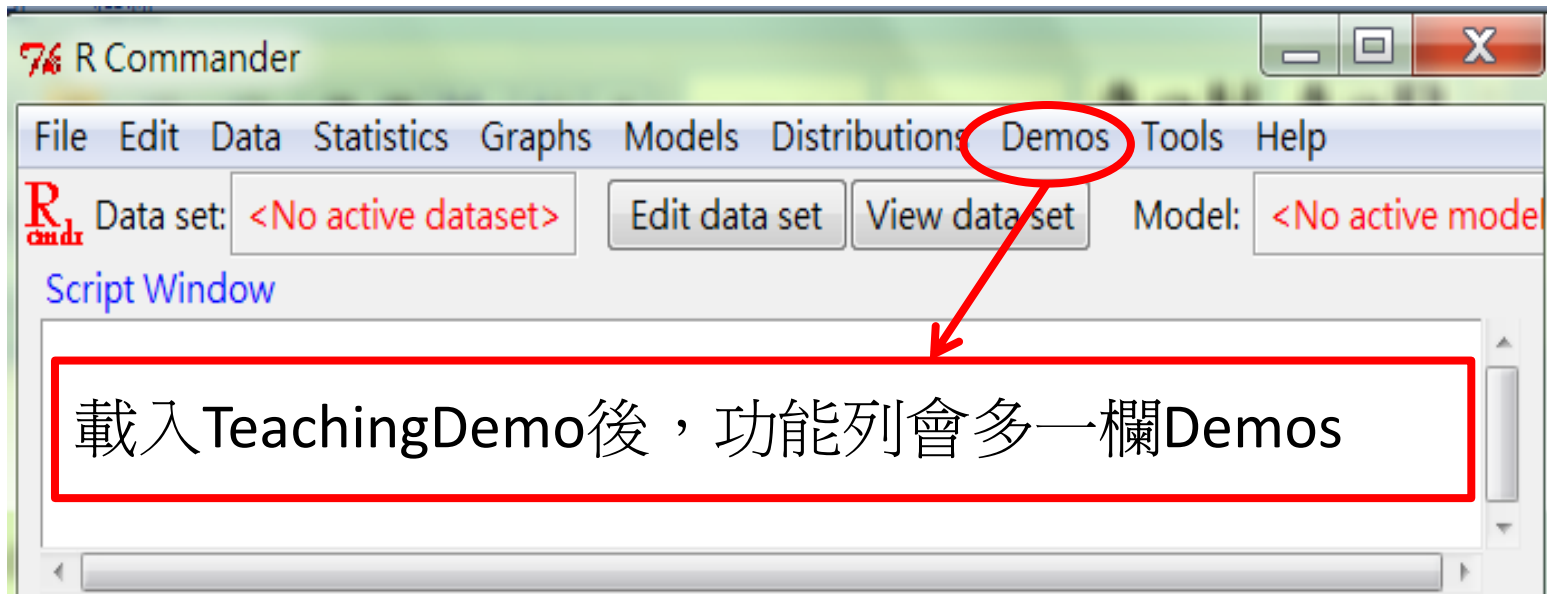

R Commander Plug-in

統計教學

TeachingDemo

Load Teaching Demo

至Tools → Load Rcmdr plug-in(s)載入TeachingDemos

Power of the test

可自行設定參數，觀察不同條件下之檢定力的分布圖。