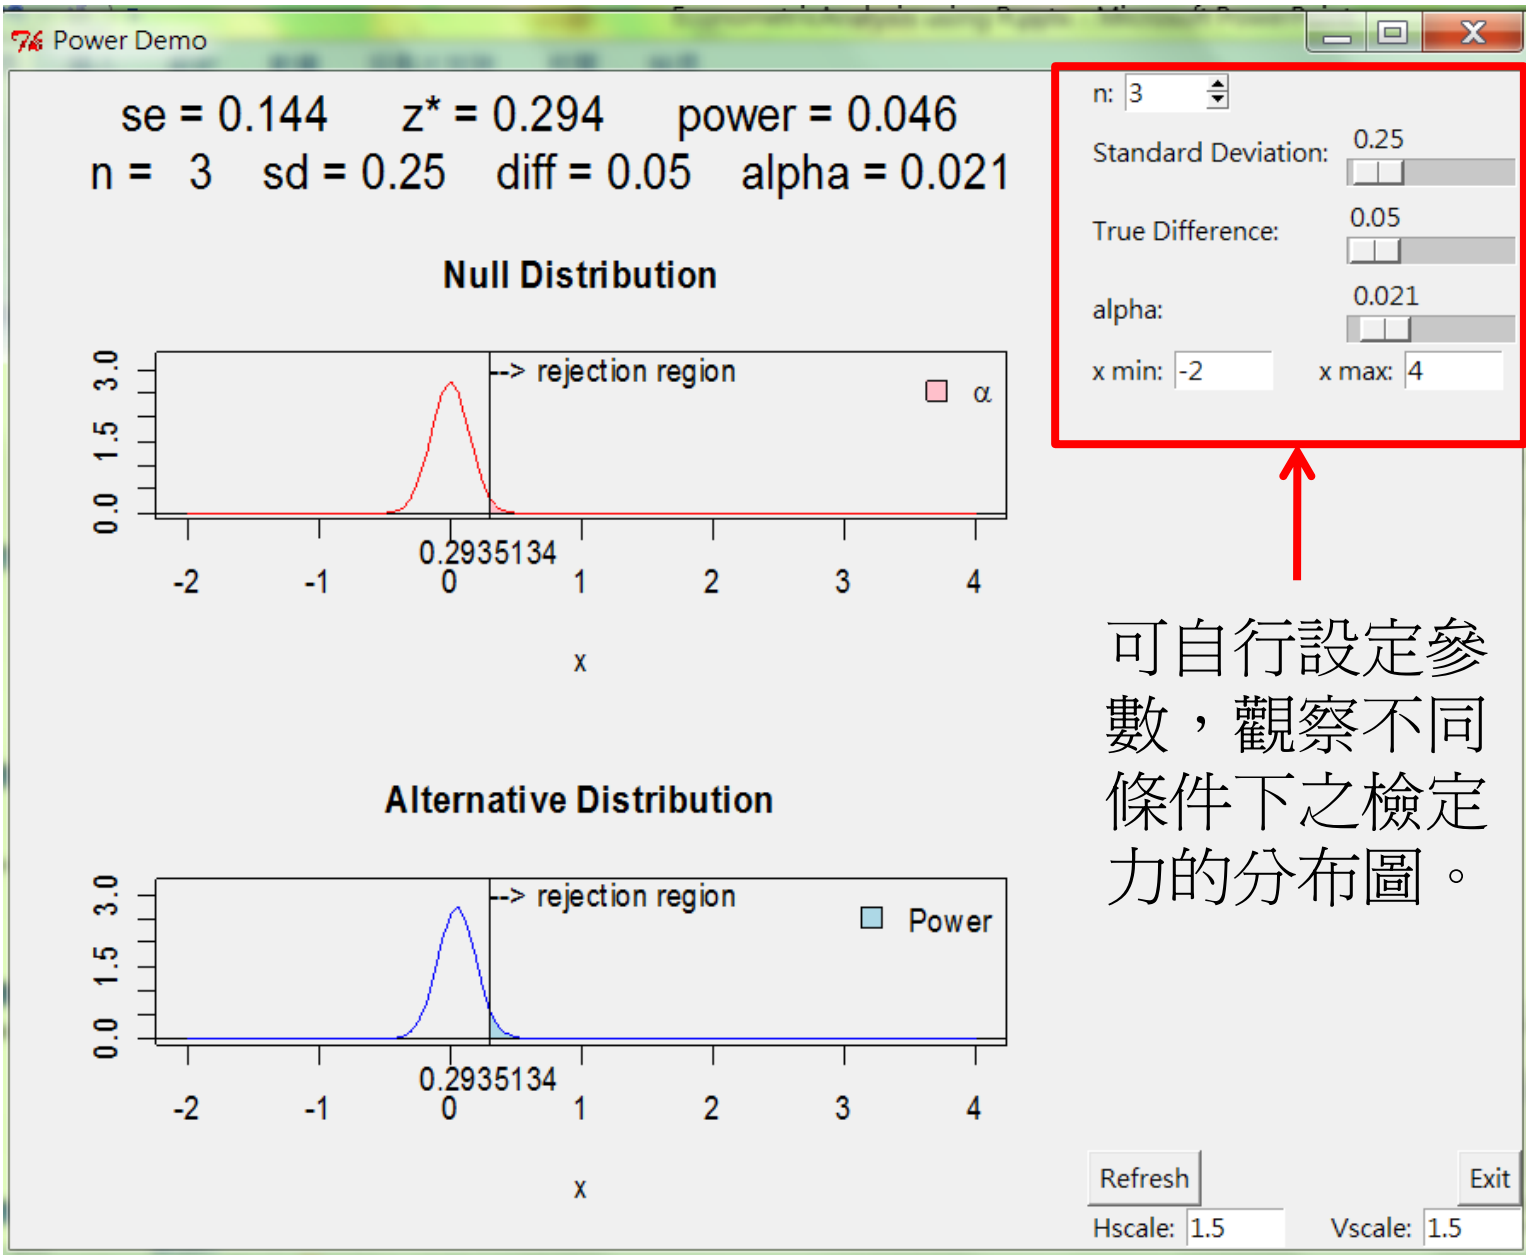

R Commander Plug-in

統計教學

TeachingDemo

Load Teaching Demo

至Tools → Load Rcmdr plug-in(s)載入TeachingDemos

Power of the test

可自行設定參數，觀察不同條件下之檢定力的分布圖。