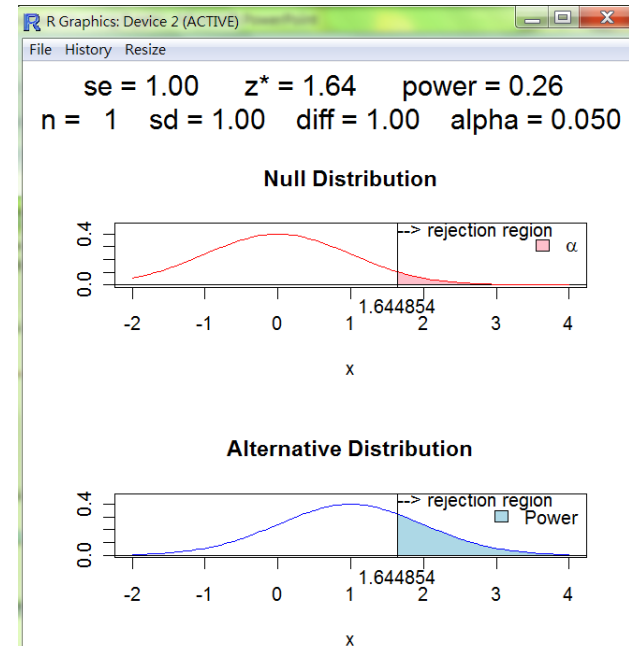

R Commander Plug-in

統計教學

TeachingDemo

Load Teaching Demo

至Tools → Load Rcmdr plug-in(s)載入TeachingDemos

Power of the test

可自行設定參數，觀察不同條件下之檢定力的分布圖。