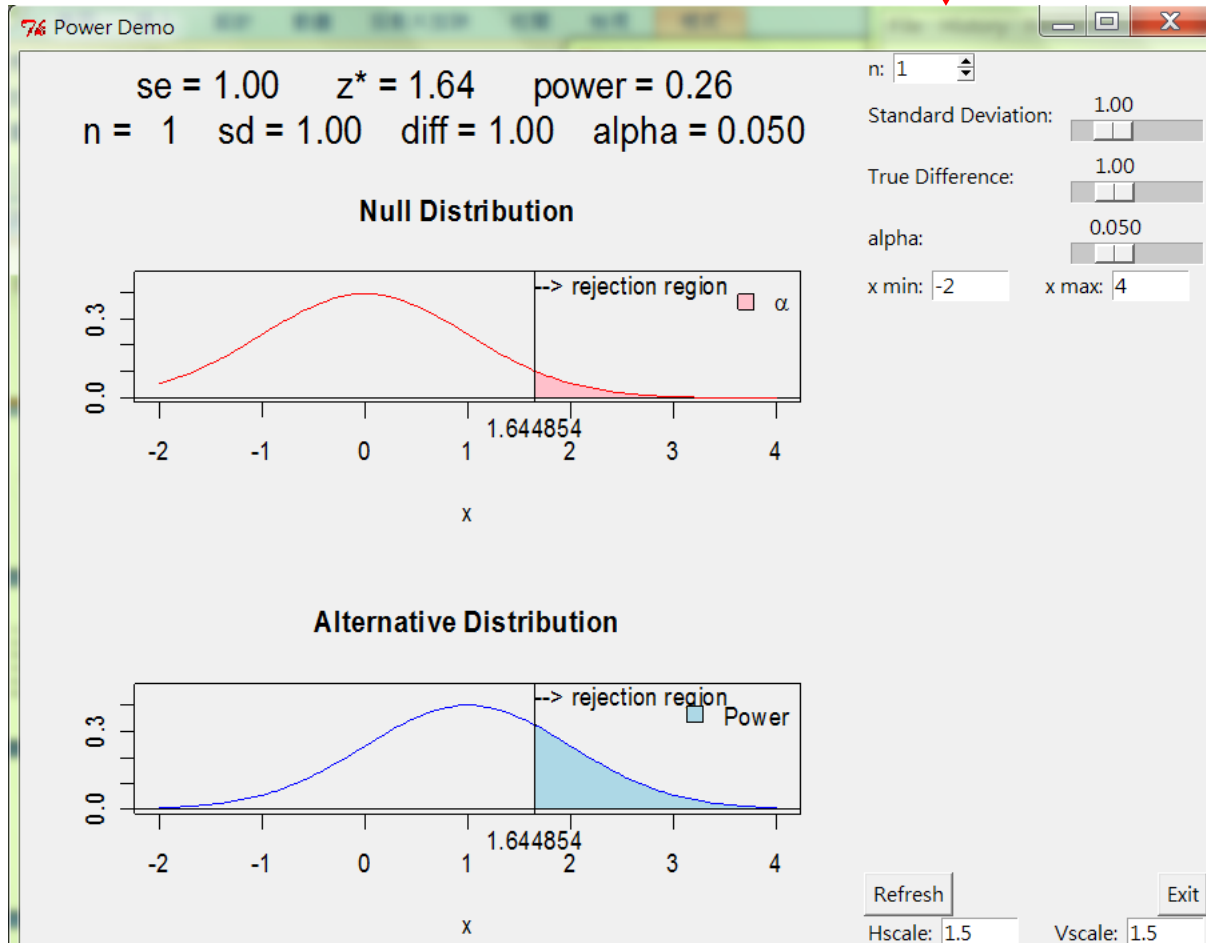

R Commander Plug-in

統計教學

TeachingDemo

Load Teaching Demo

至Tools → Load Rcmdr plug-in(s)載入TeachingDemos

Power of the test

可自行設定參數，觀察不同條件下之檢定力的分布圖。