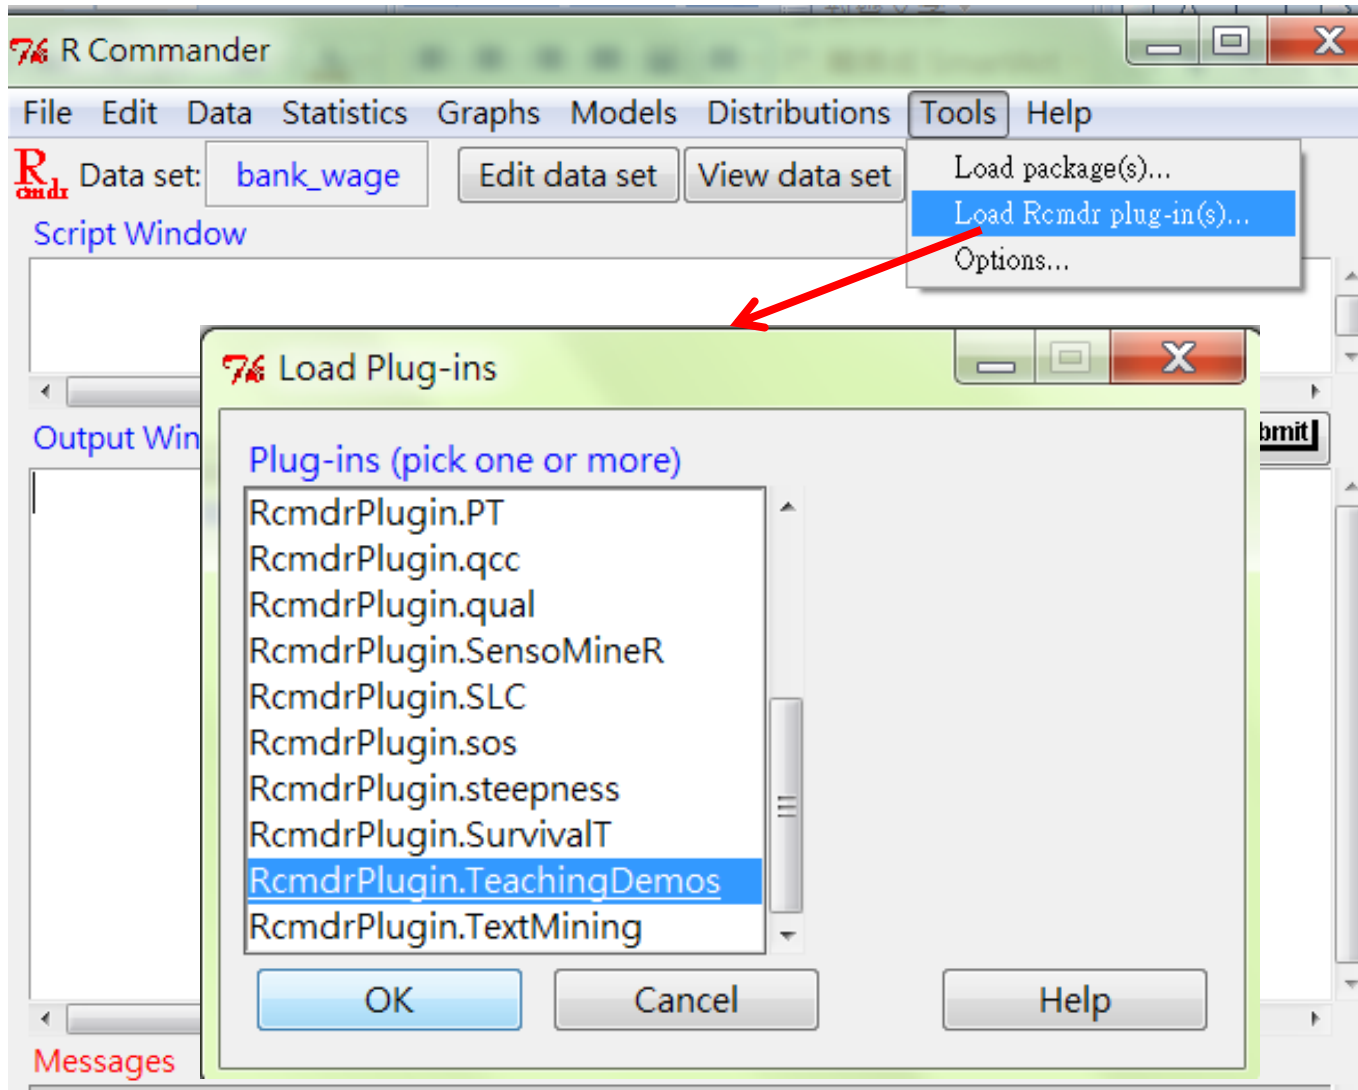

R Commander Plug-in

統計教學

TeachingDemo

Load Teaching Demo

至Tools → Load Rcmdr plug-in(s)載入TeachingDemos

Power of the test

可自行設定參數，觀察不同條件下之檢定力的分布圖。