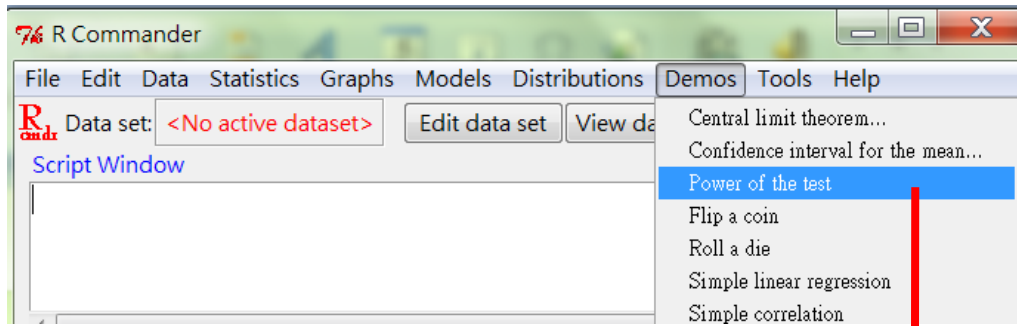

R Commander Plug-in

統計教學

TeachingDemo

Load Teaching Demo

至Tools → Load Rcmdr plug-in(s)載入TeachingDemos

Power of the test

可自行設定參數，觀察不同條件下之檢定力的分布圖。