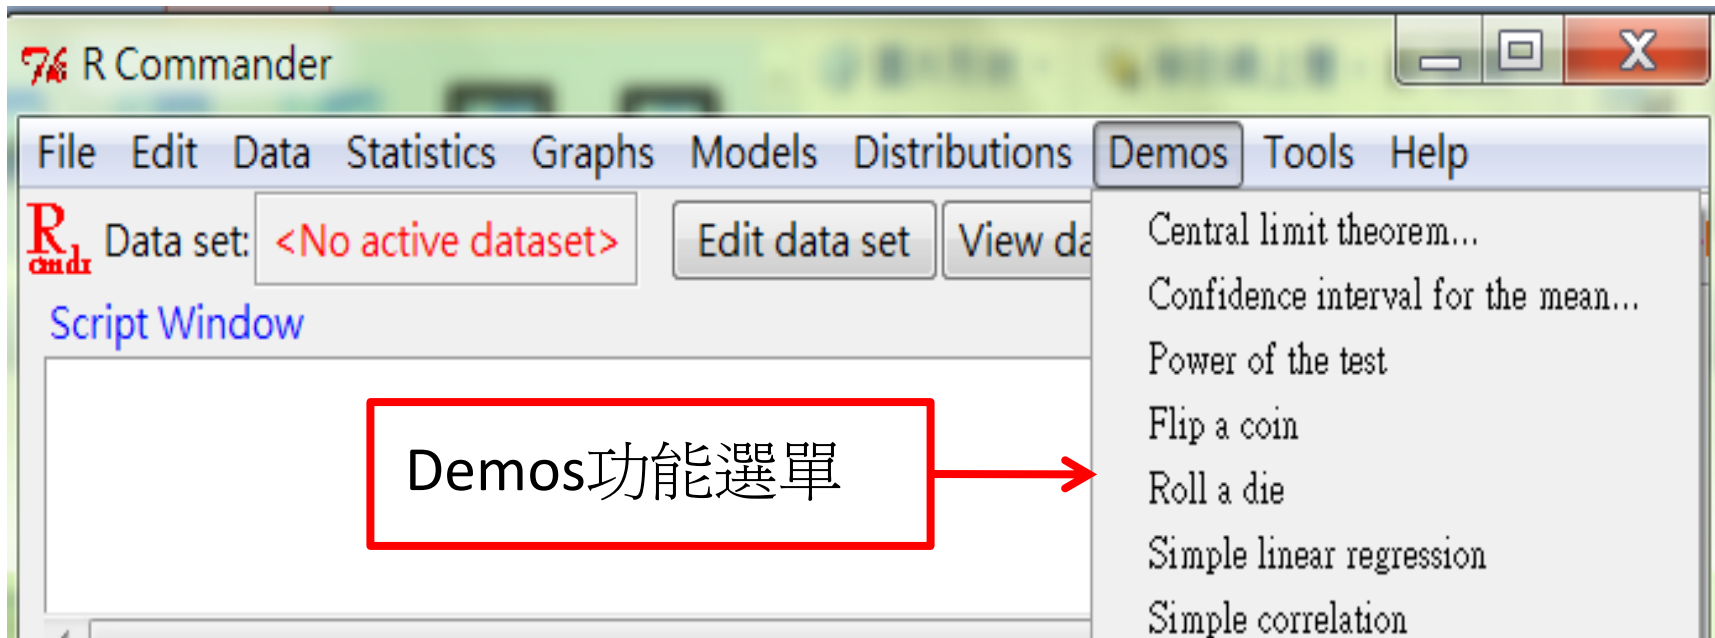

R Commander Plug-in

統計教學

TeachingDemo

Load Teaching Demo

至Tools → Load Rcmdr plug-in(s)載入TeachingDemos

Power of the test

可自行設定參數，觀察不同條件下之檢定力的分布圖。